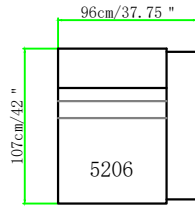

# Cruise

BACK HEIGHT 88cm/34.5 "  
Console HEIGHT 81cm/31.75 "

5306-LAF Chair  
Power Recline  
Power Headrest

3906-2 Arm Chair  
Power Recline  
Power Headrest

5206-LAF Chair  
Power Recline  
Power Headrest