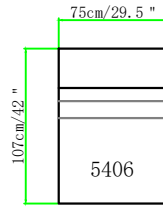

# Cruise

BACK HEIGHT 88cm/34.5 "  
Console HEIGHT 81cm/31.75 "

5306-LAF Chair  
Power Recline  
Power Headrest

3906-2 Arm Chair  
Power Recline  
Power Headrest

5206-LAF Chair  
Power Recline  
Power Headrest