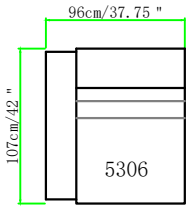

# Cruise

BACK HEIGHT 88cm/34.5 "  
Console HEIGHT 81cm/31.75 "

5306-LAF Chair  
Power Recline  
Power Headrest

3906-2 Arm Chair  
Power Recline  
Power Headrest

5206-LAF Chair  
Power Recline  
Power Headrest