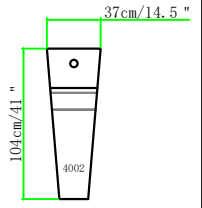

4002
Wedge
Console