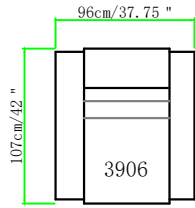

# Cruise

BACK HEIGHT 88cm/34.5 "  
Console HEIGHT 81cm/31.75 "

5306-LAF Chair  
Power Recline  
Power Headrest

3906-2 Arm Chair  
Power Recline  
Power Headrest

5206-LAF Chair  
Power Recline  
Power Headrest