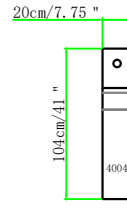

4004
Straight
Console