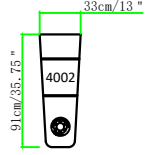

Dorne

BACK HEIGHT 88cm/34.5 "

Console HEIGHT 81cm/31.75 "

4404-Straight Console

4402-Wedge Console

3906-2 Arm Chair
Power Recline
Power Headrest

5306-LAF Chair
Power Recline
Power Headrest

5406-RAF Chair
Power Recline
Power Headrest