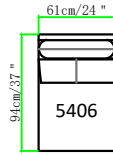

Dorne

BACK HEIGHT 88cm/34.5 "

Console HEIGHT 81cm/31.75 "

4404-Straight Console

4402-Wedge Console

3906-2 Arm Chair
Power Recline
Power Headrest

5306-LAF Chair
Power Recline
Power Headrest

5406-RAF Chair
Power Recline
Power Headrest

5206-RAF Chair
Power Recline
Power Headrest

4302-LAF Chaise
Power Backrest
Power Headrest

4402-RAF Chaise
Power Backrest
Power Headrest