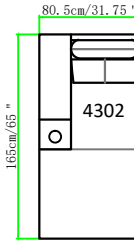

Dorne

BACK HEIGHT 88cm/34.5 "

Console HEIGHT 81cm/31.75 "

4404-Straight Console

4402-Wedge Console

3906-2 Arm Chair
Power Recline
Power Headrest

5306-LAF Chair
Power Recline
Power Headrest

5406-RAF Chair
Power Recline
Power Headrest

5206-RAF Chair
Power Recline
Power Headrest

4302-LAF Chaise
Power Backrest
Power Headrest

4402-RAF Chaise
Power Backrest
Power Headrest