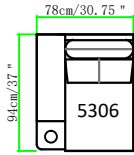

Dorne

BACK HEIGHT 88cm/34.5 "

Console HEIGHT 81cm/31.75 "

4404-Straight Console

4402-Wedge Console

3906-2 Arm Chair
Power Recline
Power Headrest

5306-LAF Chair
Power Recline
Power Headrest

5406-RAF Chair
Power Recline
Power Headrest

5206-RAF Chair
Power Recline
Power Headrest

4302-LAF Chaise
Power Backrest
Power Headrest

4402-RAF Chaise
Power Backrest
Power Headrest