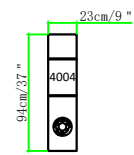

Dorne

BACK HEIGHT 88cm/34.5 "

Console HEIGHT 81cm/31.75 "

4404-Straight Console

4402-Wedge Console

3906-2 Arm Chair
Power Recline
Power Headrest

5306-LAF Chair
Power Recline
Power Headrest

5406-RAF Chair
Power Recline
Power Headrest