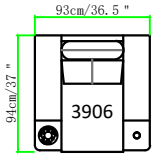

Dorne

BACK HEIGHT 88cm/34.5 "

Console HEIGHT 81cm/31.75 "

4404-Straight Console

4402-Wedge Console

3906-2 Arm Chair
Power Recline
Power Headrest

5306-LAF Chair
Power Recline
Power Headrest

5406-RAF Chair
Power Recline
Power Headrest