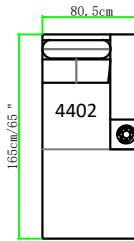

Dorne

BACK HEIGHT 88cm/34.5 "

Console HEIGHT 81cm/31.75 "

4404-Straight Console

4402-Wedge Console

3906-2 Arm Chair
Power Recline
Power Headrest

5306-LAF Chair
Power Recline
Power Headrest

5406-RAF Chair
Power Recline
Power Headrest

5206-RAF Chair
Power Recline
Power Headrest

4302-LAF Chaise
Power Backrest
Power Headrest

4402-RAF Chaise
Power Backrest
Power Headrest