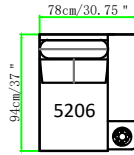

Dorne

BACK HEIGHT 88cm/34.5 "

Console HEIGHT 81cm/31.75 "

4404-Straight Console

4402-Wedge Console

3906-2 Arm Chair
Power Recline
Power Headrest

5306-LAF Chair
Power Recline
Power Headrest

5406-RAF Chair
Power Recline
Power Headrest