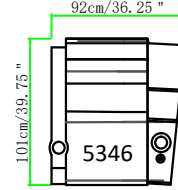

Studio

BACK HEIGHT 108cm/42.5 "

5306-LAF
Power Recliner
Power Headrest

3906-2 Arm chair
Power Recliner
Power Headrest

5206-RAF
Power Recliner
Power Headrest

5486-Right
Facing Wedge
Power Recliner
Power Headrest

5346-Left Facing
Straight Arm/
Right Wedge
Power Recliner
Power Headrest

5446-Right
Facing Wedge
Power Recliner
Power Headrest