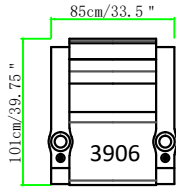

Studio

BACK HEIGHT 108cm/42.5 "

5306-LAF
Power Recliner
Power Headrest

3906-2 Arm chair
Power Recliner
Power Headrest

5206-RAF
Power Recliner
Power Headrest

5486-Right
Facing Wedge
Power Recliner
Power Headrest

5346-Left Facing
Straight Arm/
Right Wedge
Power Recliner
Power Headrest

5446-Right
Facing Wedge
Power Recliner
Power Headrest