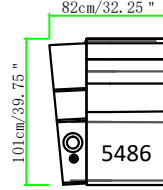

Studio

BACK HEIGHT 108cm/42.5 "

5306-LAF
Power Recliner
Power Headrest

3906-2 Arm chair
Power Recliner
Power Headrest

5206-RAF
Power Recliner
Power Headrest

5486-Right
Facing Wedge
Power Recliner
Power Headrest

5346-Left Facing
Straight Arm/
Right Wedge
Power Recliner
Power Headrest

5446-Right
Facing Wedge
Power Recliner
Power Headrest