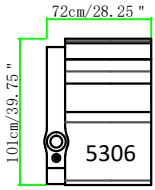

Studio

BACK HEIGHT 108cm/42.5 "

5306-LAF
Power Recliner
Power Headrest

3906-2 Arm chair
Power Recliner
Power Headrest

5206-RAF
Power Recliner
Power Headrest

5486-Right
Facing Wedge
Power Recliner
Power Headrest

5346-Left Facing
Straight Arm/
Right Wedge
Power Recliner
Power Headrest

5446-Right
Facing Wedge
Power Recliner
Power Headrest