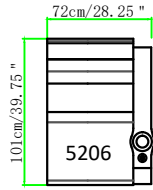

Studio

BACK HEIGHT 108cm/42.5 "

5306-LAF
Power Recliner
Power Headrest

3906-2 Arm chair
Power Recliner
Power Headrest

5206-RAF
Power Recliner
Power Headrest

5486-Right
Facing Wedge
Power Recliner
Power Headrest

5346-Left Facing
Straight Arm/
Right Wedge
Power Recliner
Power Headrest

5446-Right
Facing Wedge
Power Recliner
Power Headrest