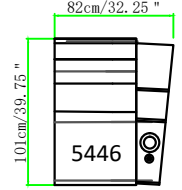

Studio

BACK HEIGHT 108cm/42.5 "

5306-LAF
Power Recliner
Power Headrest

3906-2 Arm chair
Power Recliner
Power Headrest

5206-RAF
Power Recliner
Power Headrest

5486-Right
Facing Wedge
Power Recliner
Power Headrest

5346-Left Facing
Straight Arm/
Right Wedge
Power Recliner
Power Headrest

5446-Right
Facing Wedge
Power Recliner
Power Headrest