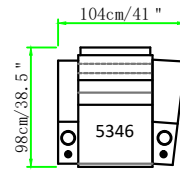

# BYS-H001 Maxium BACK HEIGHT 105cm/41.25 "

5306-LAF  
Power Recliner  
Power Headrest

3906-2 Arm Chair  
Power Recliner  
Power Headrest

5406-Armless  
Power Recliner  
Power Headrest

5206-RAF  
Power Recliner  
Power Headrest