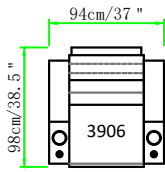

# BYS-H001 Maxium BACK HEIGHT 105cm/41.25 "

5306-LAF  
Power Recliner  
Power Headrest

3906-2 Arm Chair  
Power Recliner  
Power Headrest

5406-Armless  
Power Recliner  
Power Headrest

5206-RAF  
Power Recliner  
Power Headrest