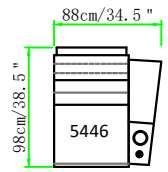

5446-RAF Wedge
Power Recliner
Power Headrest