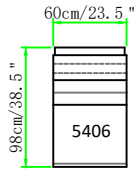

# BYS-H001 Maxium BACK HEIGHT 105cm/41.25 "

5306-LAF  
Power Recliner  
Power Headrest

3906-2 Arm Chair  
Power Recliner  
Power Headrest

5406-Armless  
Power Recliner  
Power Headrest

5206-RAF  
Power Recliner  
Power Headrest