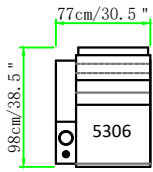

# BYS-H001 Maxium BACK HEIGHT 105cm/41.25 "

5306-LAF  
Power Recliner  
Power Headrest

3906-2 Arm Chair  
Power Recliner  
Power Headrest

5406-Armless  
Power Recliner  
Power Headrest

5206-RAF  
Power Recliner  
Power Headrest