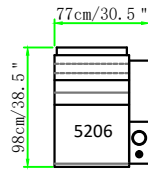

# BYS-H001 Maxium BACK HEIGHT 105cm/41.25 "

5306-LAF  
Power Recliner  
Power Headrest

3906-2 Arm Chair  
Power Recliner  
Power Headrest

5406-Armless  
Power Recliner  
Power Headrest

5206-RAF  
Power Recliner  
Power Headrest