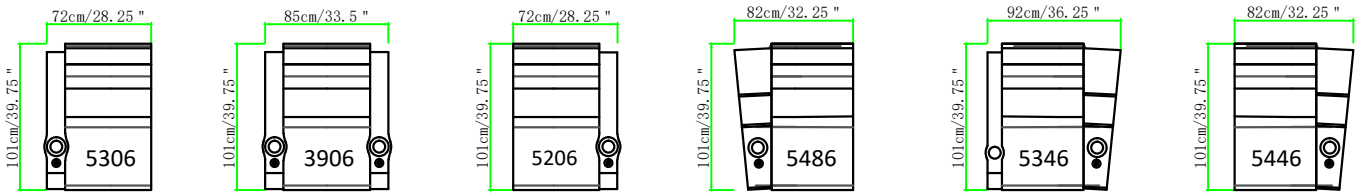

BYS-H002 Studio

BACK HEIGHT 108cm/42.5 "

Remark: the dimension will be squeezed to reduce 2cm/seat while combined into multi-seats

5306-LAF
Power Recliner
Power Headrest

3906-2 Arm chair
Power Recliner
Power Headrest

5206-RAF
Power Recliner
Power Headrest

5486-Right
Facing Wedge
Power Recliner
Power Headrest

5346-Left Facing
Straight Arm/
Right Wedge
Power Recliner
Power Headrest

5446-Right
Facing Wedge
Power Recliner
Power Headrest